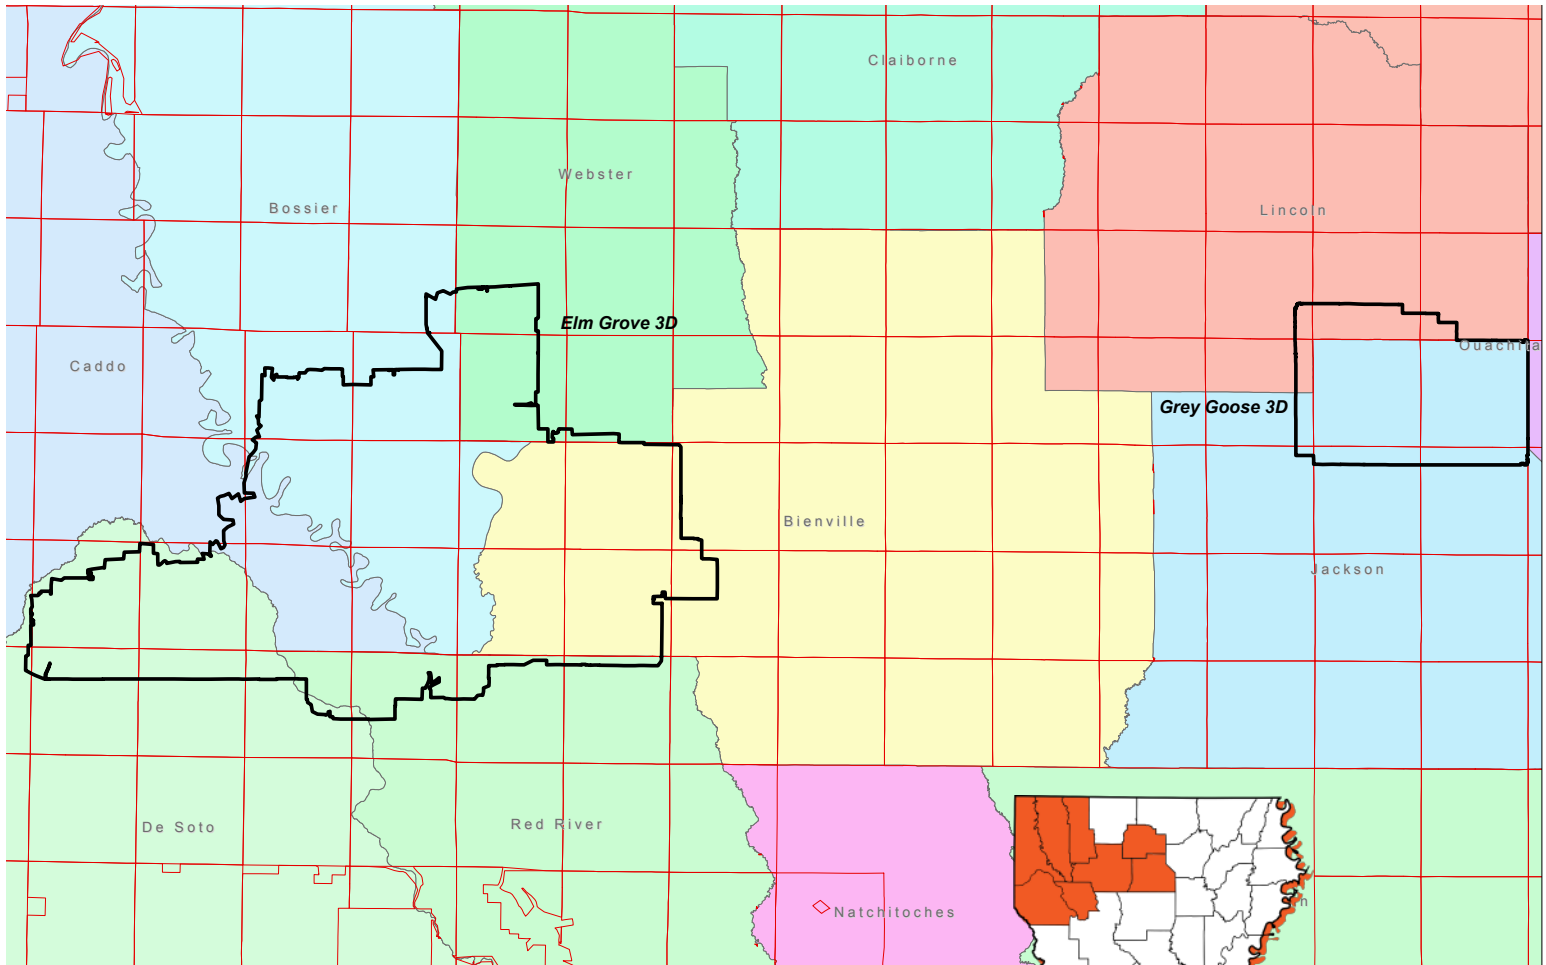

North Louisiana

Elm Grove 3D

505.34 Sq. Miles | Northwest Louisiana

DATA AVAILABLE 

Grey Goose 3D

109.79 Sq. Miles | Jackson & Lincoln Parishes

DATA AVAILABLE 

Data current as of October 22, 2014

DATA OWNED BY:

For complete
Multi Client Data Information:
www.globalgeophysical.com/MultiClient

 → DATA EXCLUSIVELY MARKETED BY GEOPHYSICAL PURSUIT, INC.